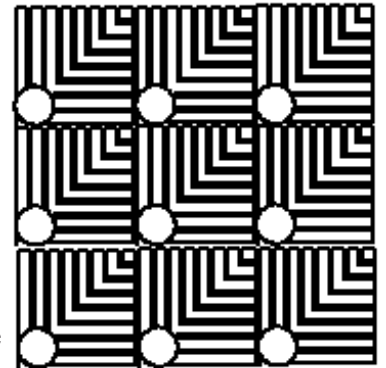

TOP ROW:

- 1105 STARS & STRIPES BLOCK
- 1248 STAR BLOCK
- 1066 AS FEATHER WREATH
- 1027 STRIPED HEART W/STAR
- 1070 AS BORDER CORNER

ROW 2:

- 1182 STAR BEAD SASH
- 1103 STARS & STRIPES BORDER
- 1247 STAR TRIANGLE
- 1067 AS WREATH 1
- 1071 AS P2P STAR W/SID
- 1104 STARS & STRIPES E2E

COLLECTION:

a \$37 value ... for only \$25.

Designs may be purchased individually

1273 P2P FEATHER BORDER

Designed as a P2P border that works well as an easy set-up in a dead-end border design. Default design is 3"x6". \$12

1250 DOUBLE WEDDING RING SET 1
\$15

1269 SC WREATH W/FILL \$12

1270 SC WREATH BLOCK \$12

1261 ROOSTER TAILS COLLECTION

ROW 1: 1256 RT DIAMOND
 ROW 2: 1257 RT TRIANGLE 1
 1260 RT TRIANGLE 2
 ROW 3: 1258 RT BLOCK 1
 1259 RT BLOCK 2
 COLLECTION: \$59 value ... for only \$40

Designs may be purchased individually.

One possibility for a wholecloth design using these patterns and a lone star layout.

1271 SC CHANNEL CORNER

This block fits just about anywhere you need texture whether you are looking for just the texture to drop in block across the top of a quilt.